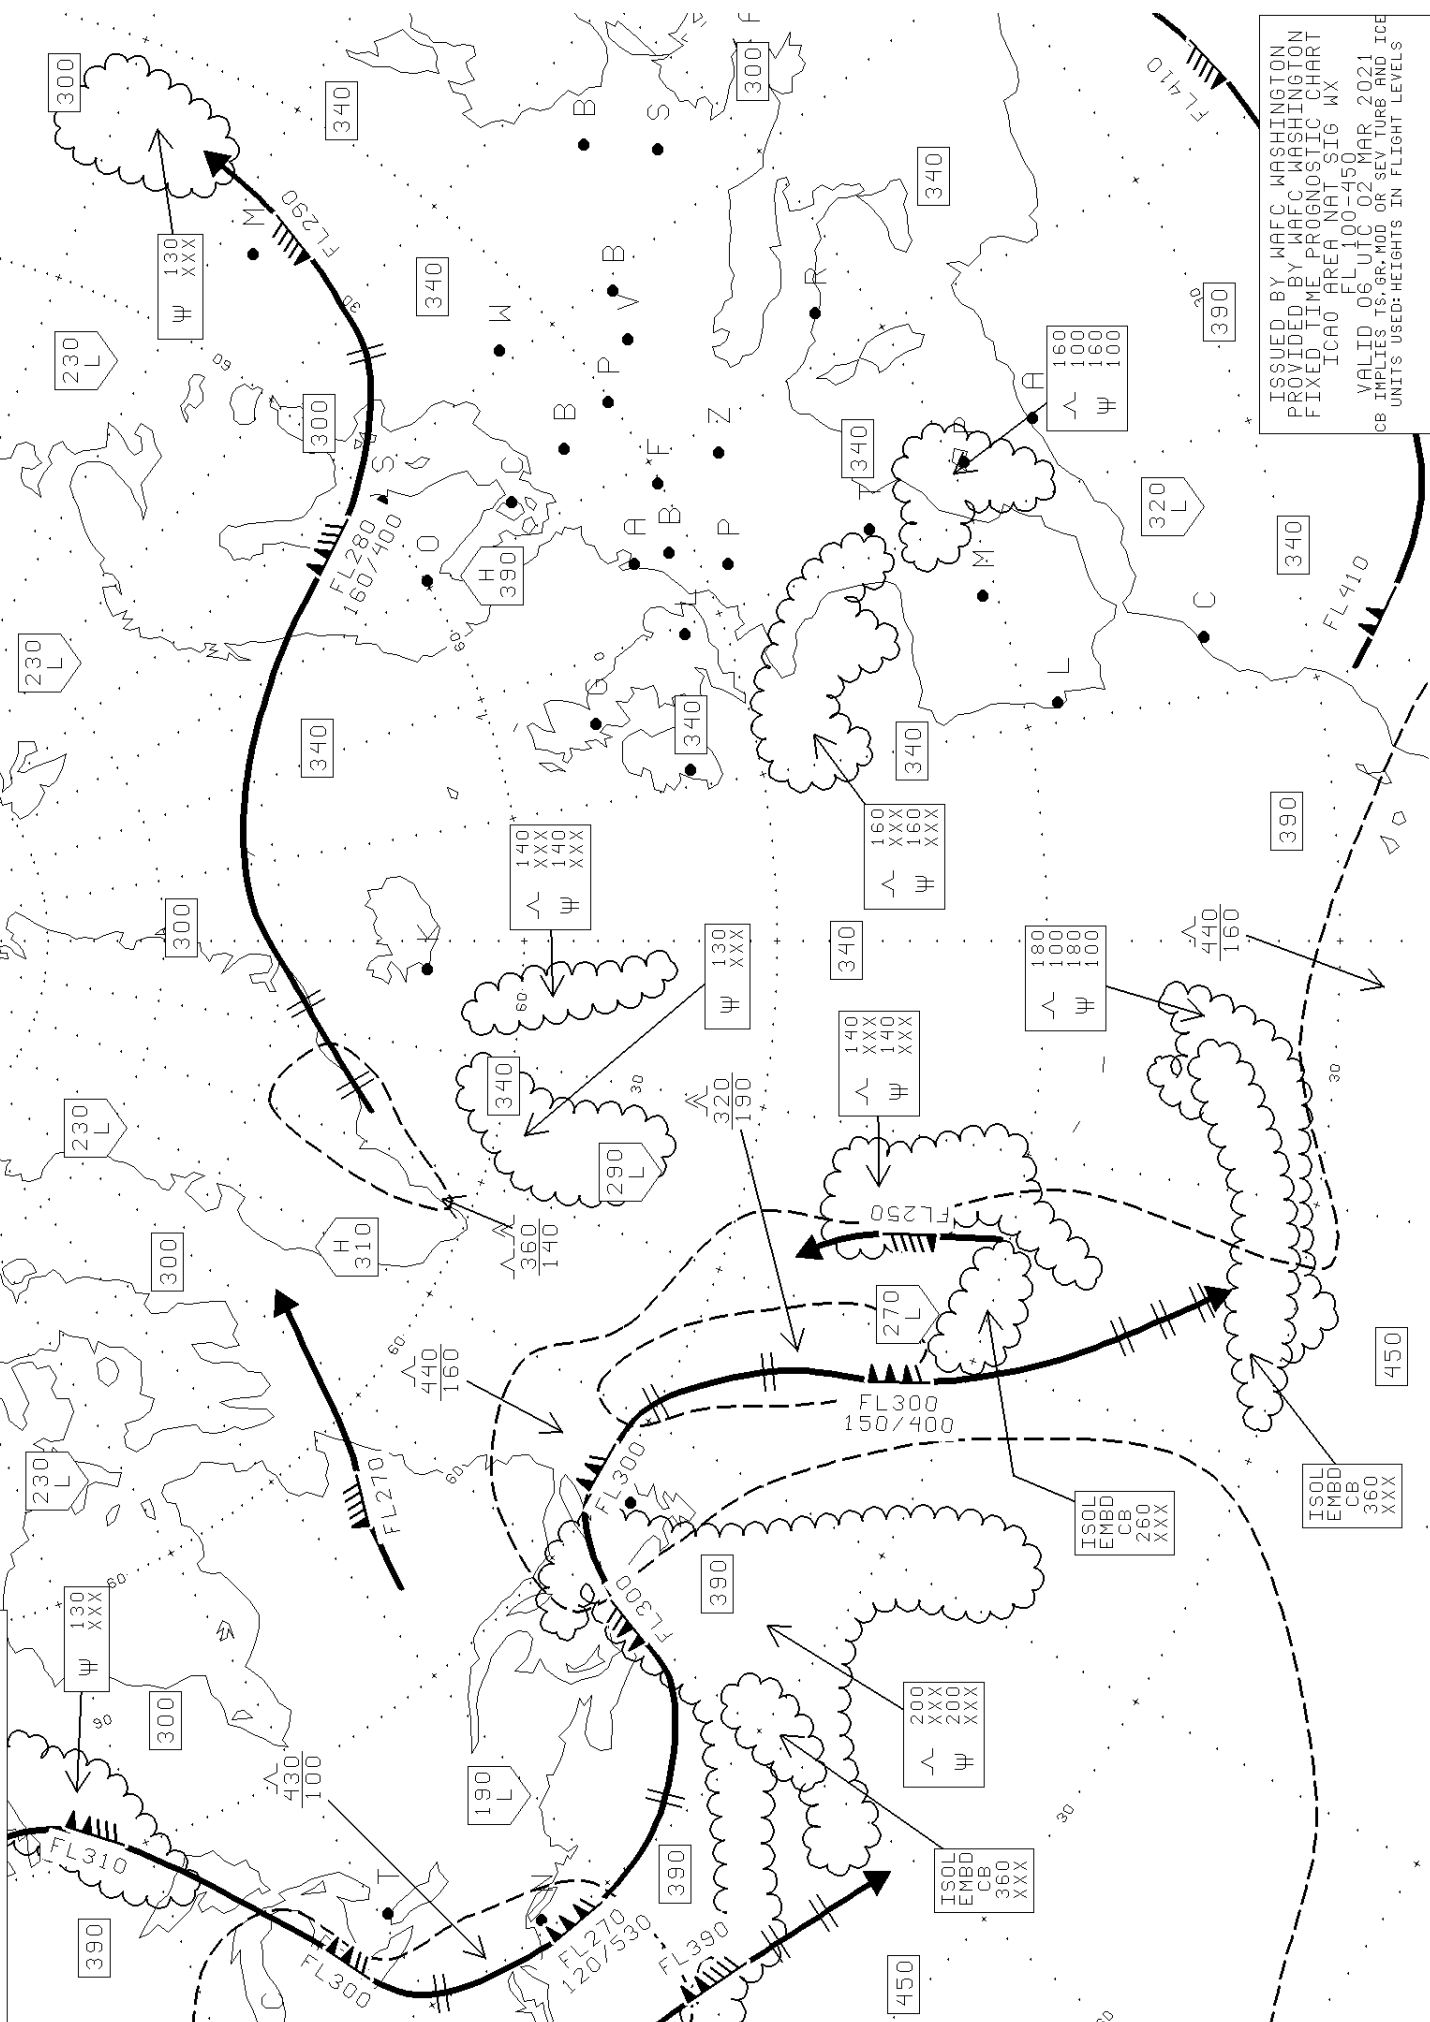

AMC International Flight Folder Document: 2135 Created: 12:52 UTC 03/01/2021

PGNE14 KKCI 010600

ISSUED BY WAFC WASHINGTON
PROVIDED BY WAFC WASHINGTON
FIXED TIME PROGNOSTIC CHART
ICAO AREA NAT SIG WX
VALID 06 UTC 02 MAR 2021
CB IMPLIES TS, GR, MOD OR SEV TURB AND ICE
UNITS USED: HEIGHTS IN FLIGHT LEVELS