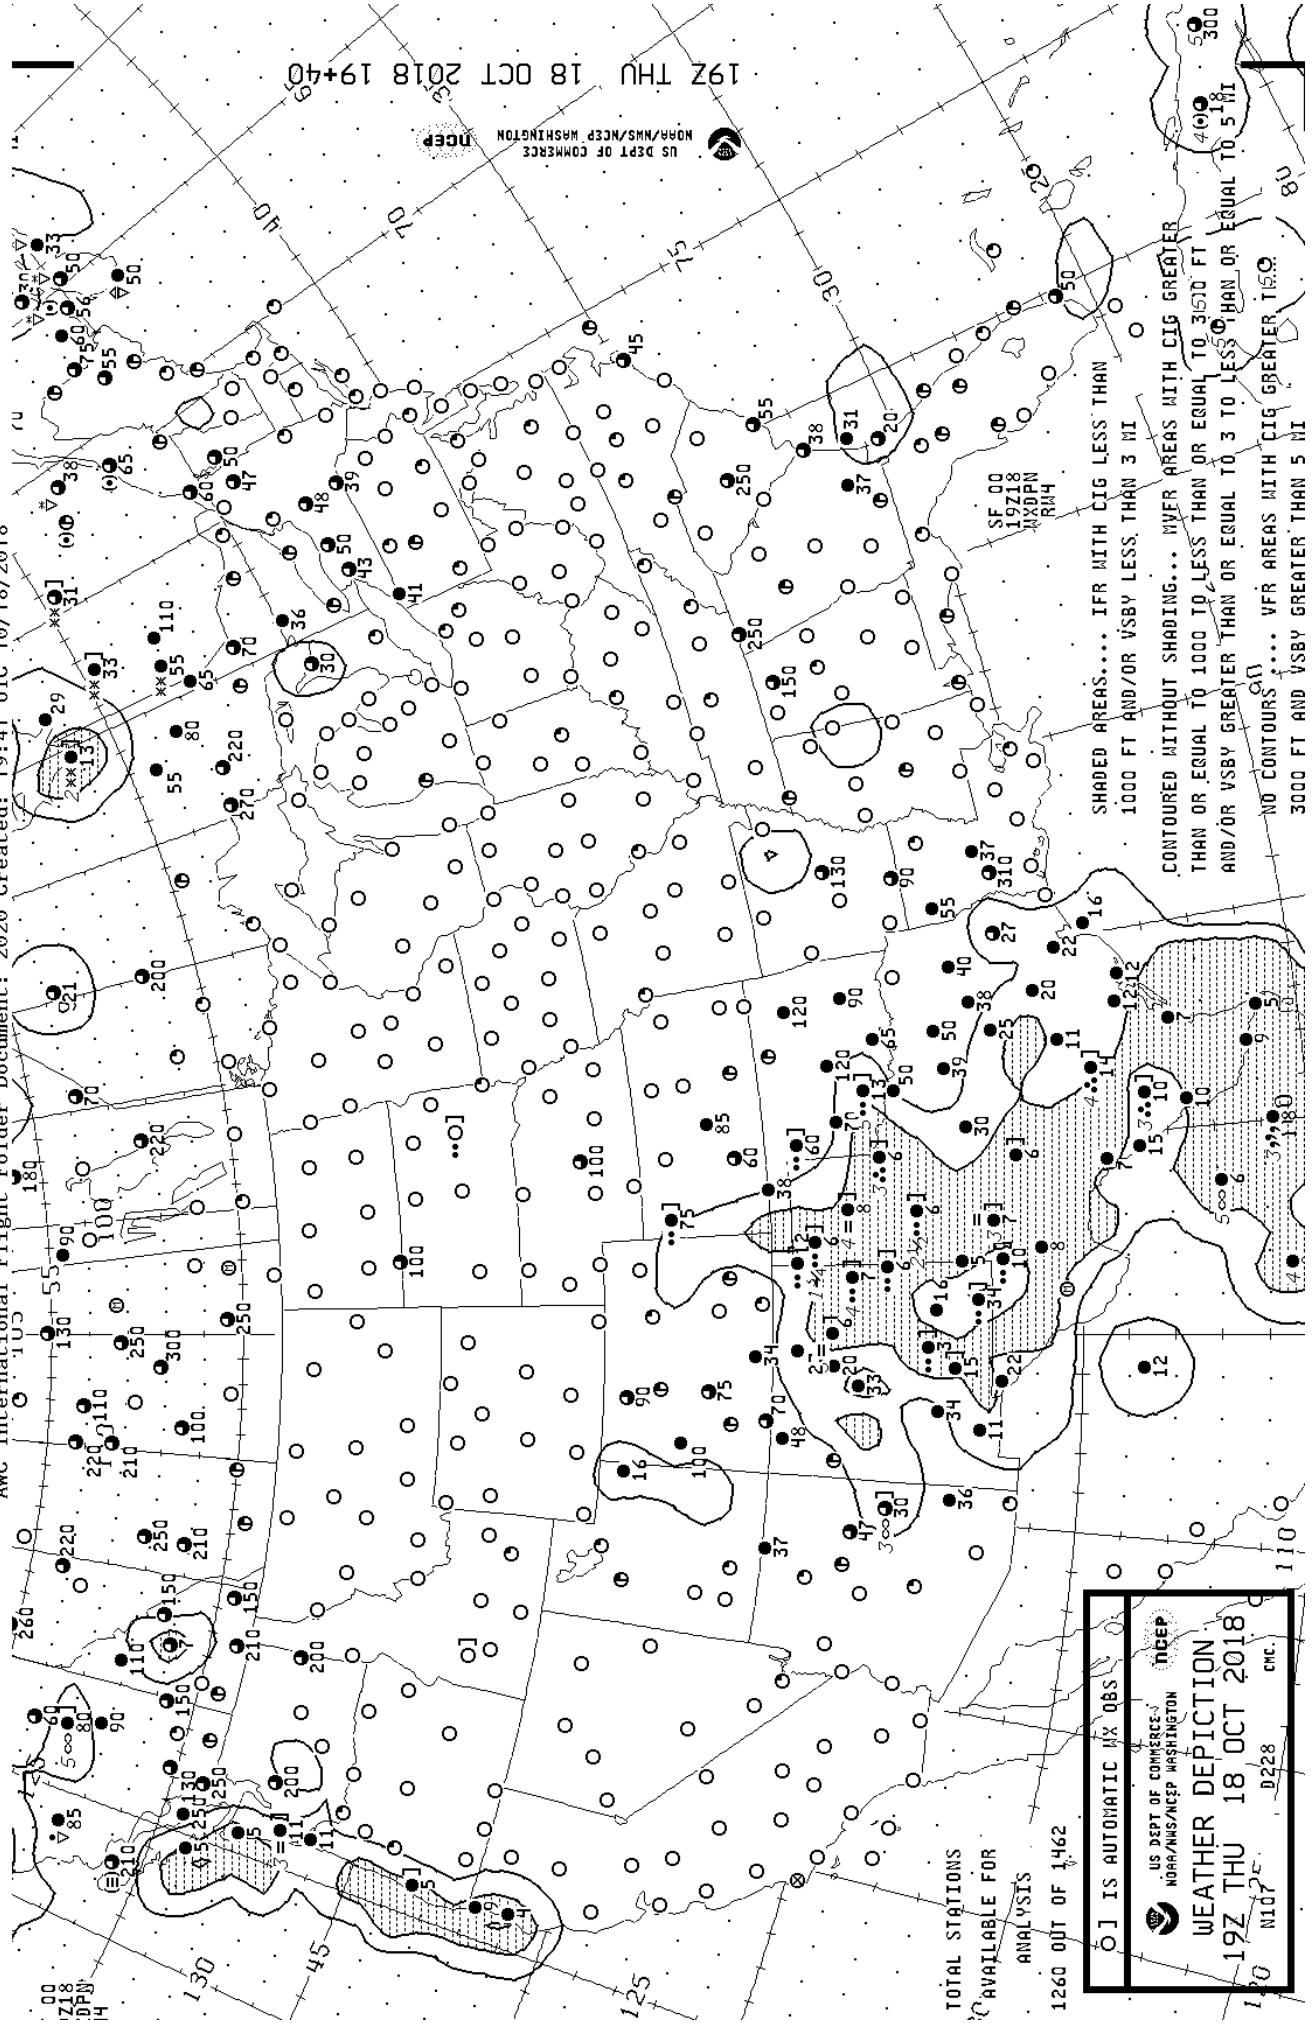

AMC International Flight Folder Document: 2020 Created: 19:41 UTC 10/18/2018

19Z THU 18 OCT 2018 19+40

US DEPT OF COMMERCE
NOAA/NWS/NCEP WASHINGTON

SF 00
19718
MIDWPN
RMH

SHADED AREAS.... IFR WITH CIG LESS THAN
1000 FT AND/OR VSBY LESS THAN 3 MI

CONTOURED WITHOUT SHADING... MVFR AREAS WITH CIG GREATER
THAN OR EQUAL TO 1000 FT LESS THAN OR EQUAL TO 3510 FT
AND/OR VSBY GREATER THAN OR EQUAL TO 3 TO LESS THAN OR EQUAL TO 5 MI

NO CONTOURS... VFR AREAS WITH CIG GREATER THAN
3000 FT AND VSBY GREATER THAN 5 MI

TOTAL STATIONS
AVAILABLE FOR
ANALYSIS
1260 OUT OF 1462

O J IS AUTOMATIC WX OBS

US DEPT OF COMMERCE
NOAA/NWS/NCEP WASHINGTON

WEATHER DEPICTION
19Z THU 18 OCT 2018

N107
D228
CMC