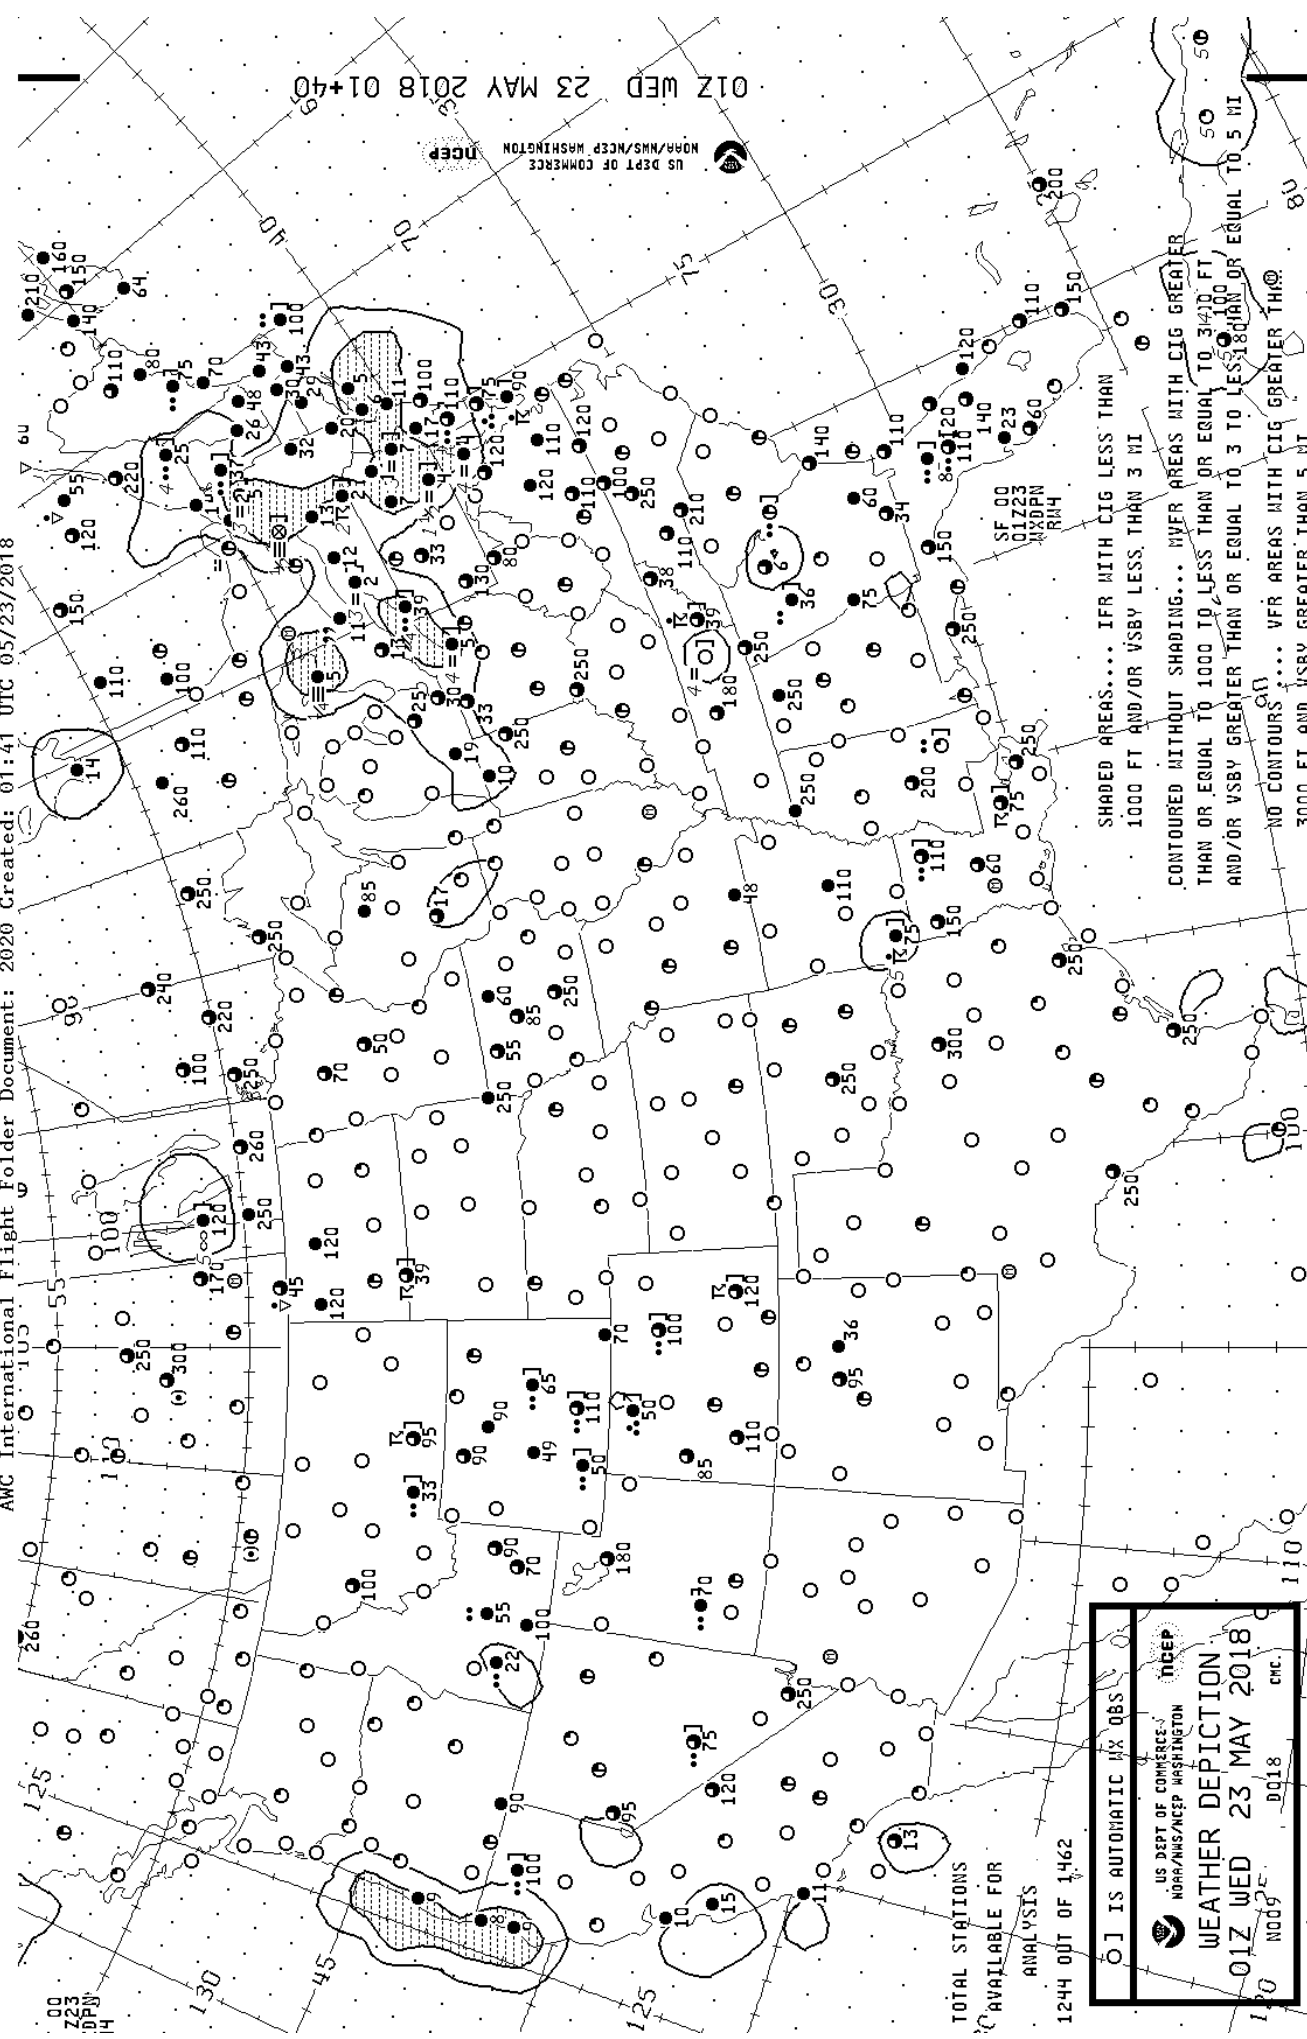

AMC International Flight Folder Document: 2020 Created: 01:41 UTC 05/23/2018

01Z WED 23 MAY 2018 01+40

US DEPT OF COMMERCE
NOAA/NWS/NCEP WASHINGTON

SHADED AREAS.... IFR WITH CIG LESS THAN
1000 FT AND/OR VSBY LESS THAN 3 MI

CONTOURED WITHOUT SHADING... VFR AREAS WITH CIG GREATER
THAN OR EQUAL TO 1000 FT, LESS THAN OR EQUAL TO 3400 FT
AND/OR VSBY GREATER THAN OR EQUAL TO 3 TO LESS THAN OR EQUAL TO 5 MI

NO CONTOURS... VFR AREAS WITH CIG GREATER THAN
3000 FT AND VSBY GREATER THAN 5 MI