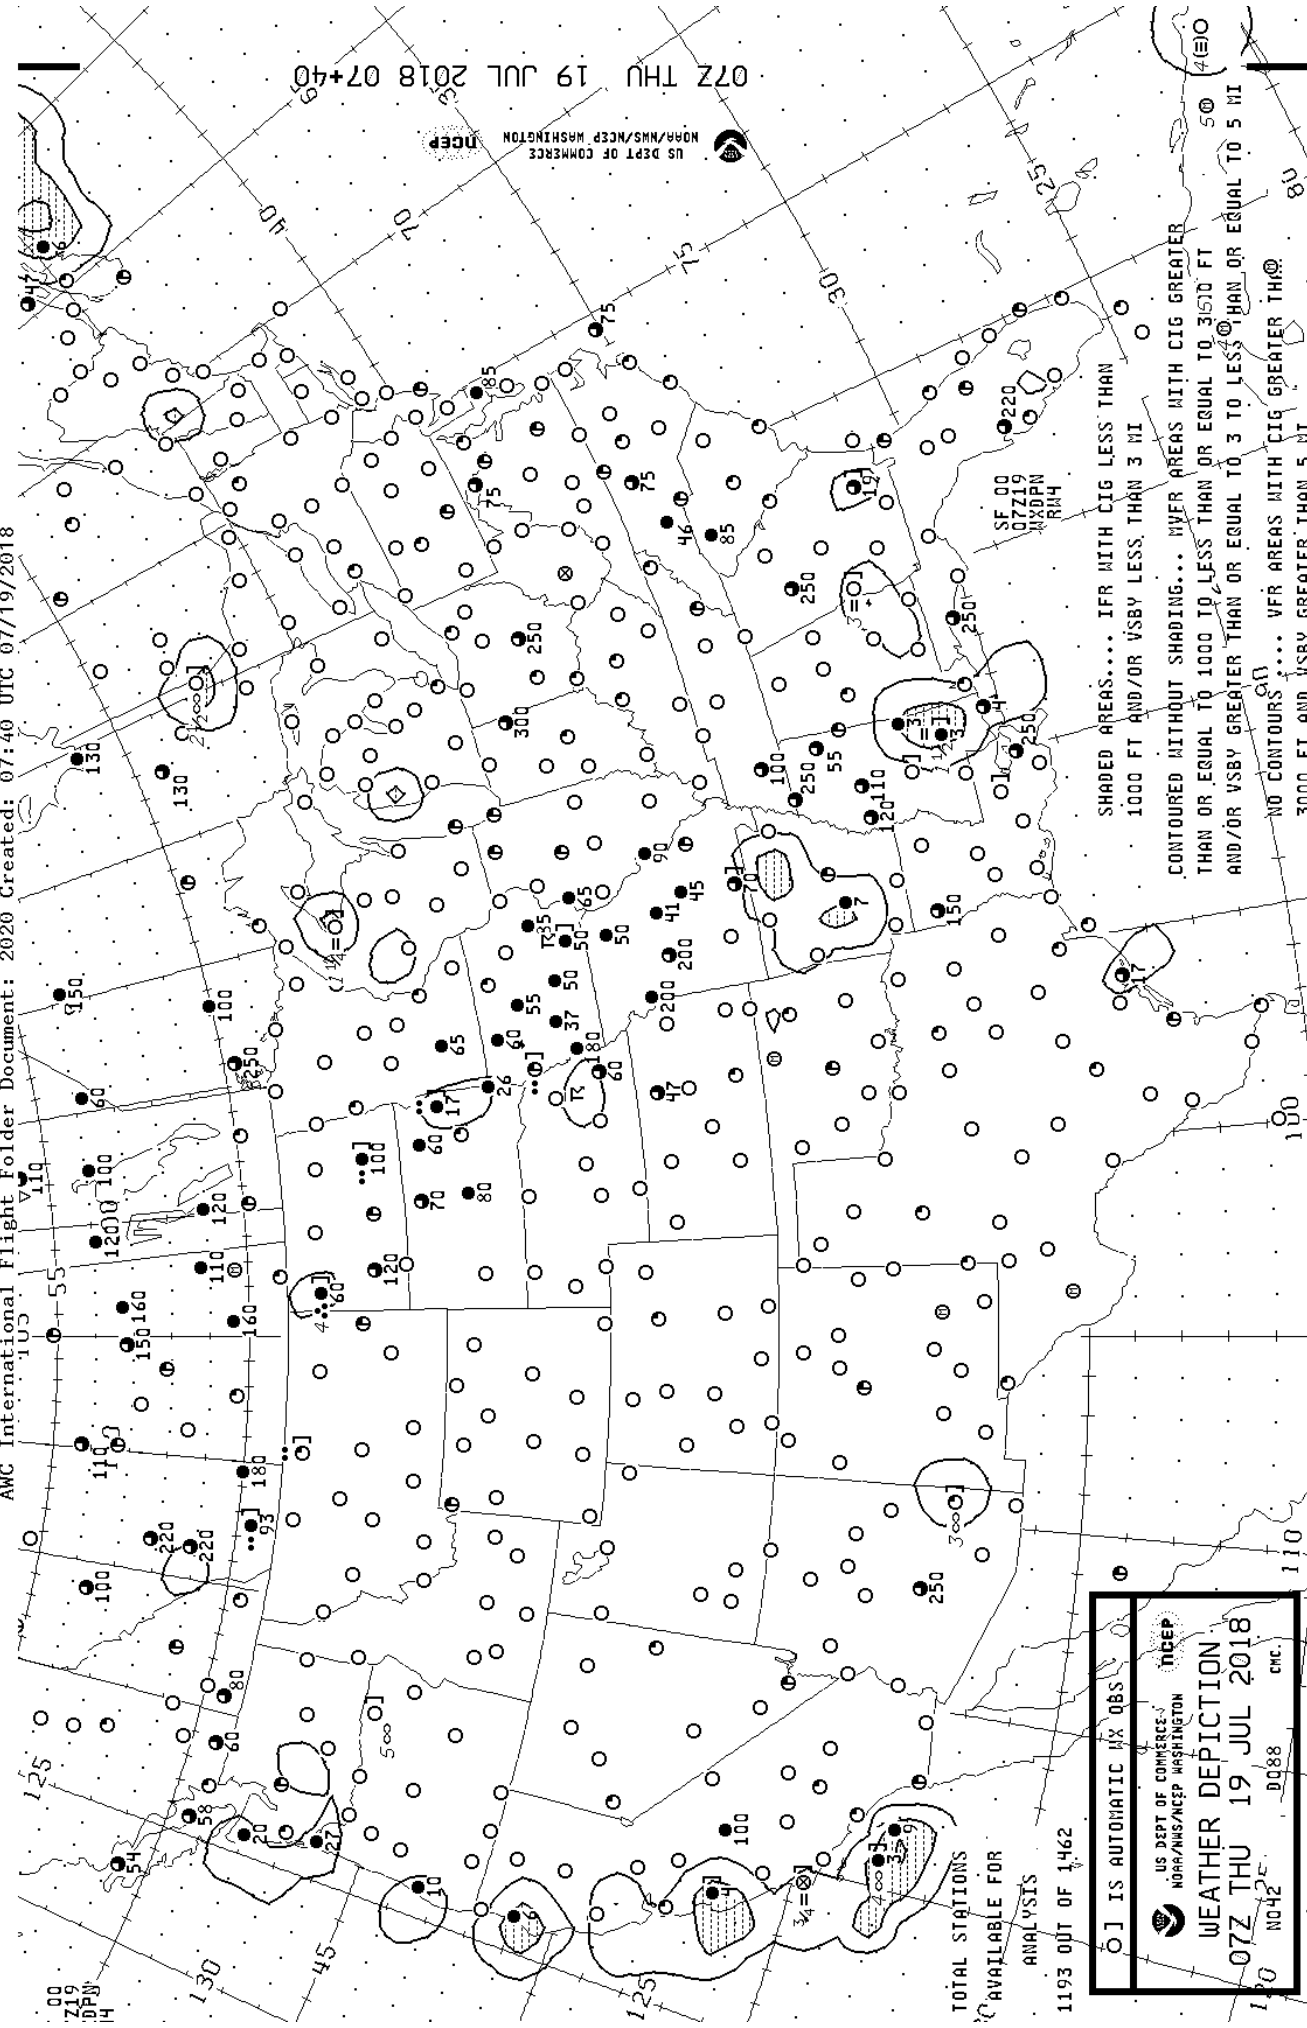

AMC International Flight Folder Document: 2020 Created: 07:40 UTC 07/19/2018

07Z THU 19 JUL 2018 07+40

US DEPT OF COMMERCE
NOAA/NWS/NCEP WASHINGTON

SHADED AREAS.... IFR WITH CIG LESS THAN
1000 FT AND/OR VSBY LESS THAN 3 MI

CONTOURED WITHOUT SHADING... WFR AREAS WITH CIG GREATER
THAN OR EQUAL TO 1000 FT LESS THAN OR EQUAL TO 3510 FT
AND/OR VSBY GREATER THAN OR EQUAL TO 3 TO LESS THAN OR EQUAL TO 5 MI

NO CONTOURS... VFR AREAS WITH CIG GREATER THAN
3000 FT AND VSBY GREATER THAN 5 MI

TOTAL STATIONS
AVAILABLE FOR
ANALYSIS
1193 OUT OF 1462

0 J IS AUTOMATIC HX OBS

US DEPT OF COMMERCE
NOAA/NWS/NCEP WASHINGTON

WEATHER DEPICTION
07Z THU 19 JUL 2018

NO 42 D 088 CMC

00
Z19
DPW
14

120