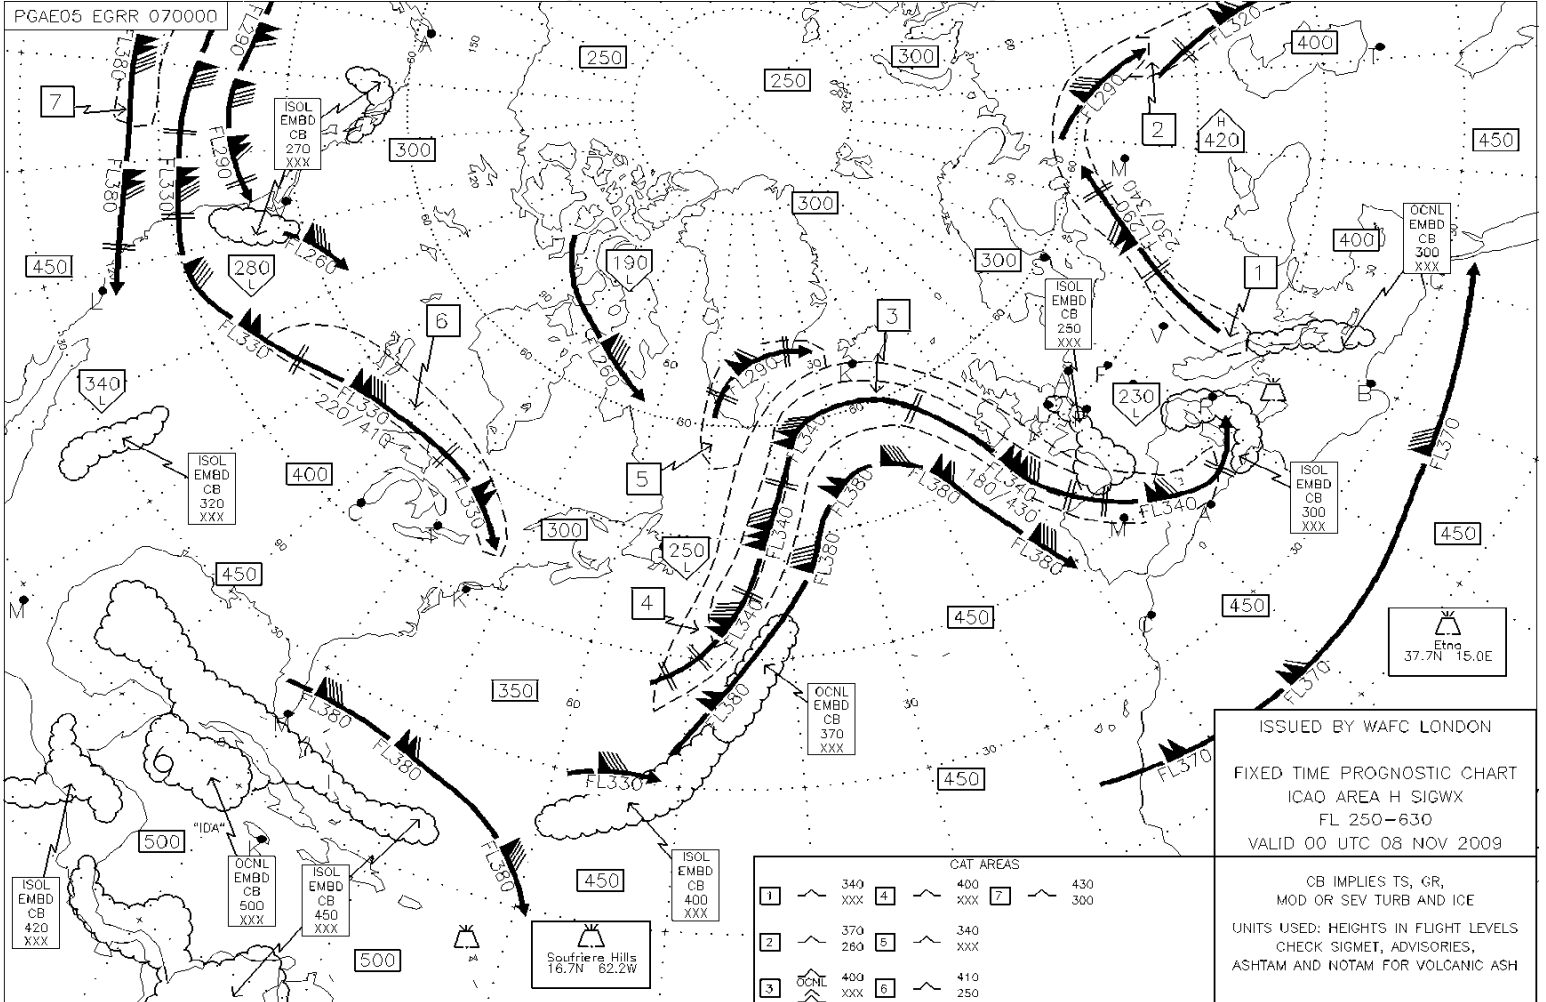

PGAE05 EGRR 070000

ISSUED BY WAFc LONDON  
 FIXED TIME PROGNOSTIC CHART  
 ICAO AREA H SIGWX  
 FL 250-630  
 VALID 00 UTC 08 NOV 2009

CB IMPLIES TS, GR,  
 MOD OR SEV TURB AND ICE  
 UNITS USED: HEIGHTS IN FLIGHT LEVELS  
 CHECK SIGMET, ADVISORIES,  
 ASHTAM AND NOTAM FOR VOLCANIC ASH