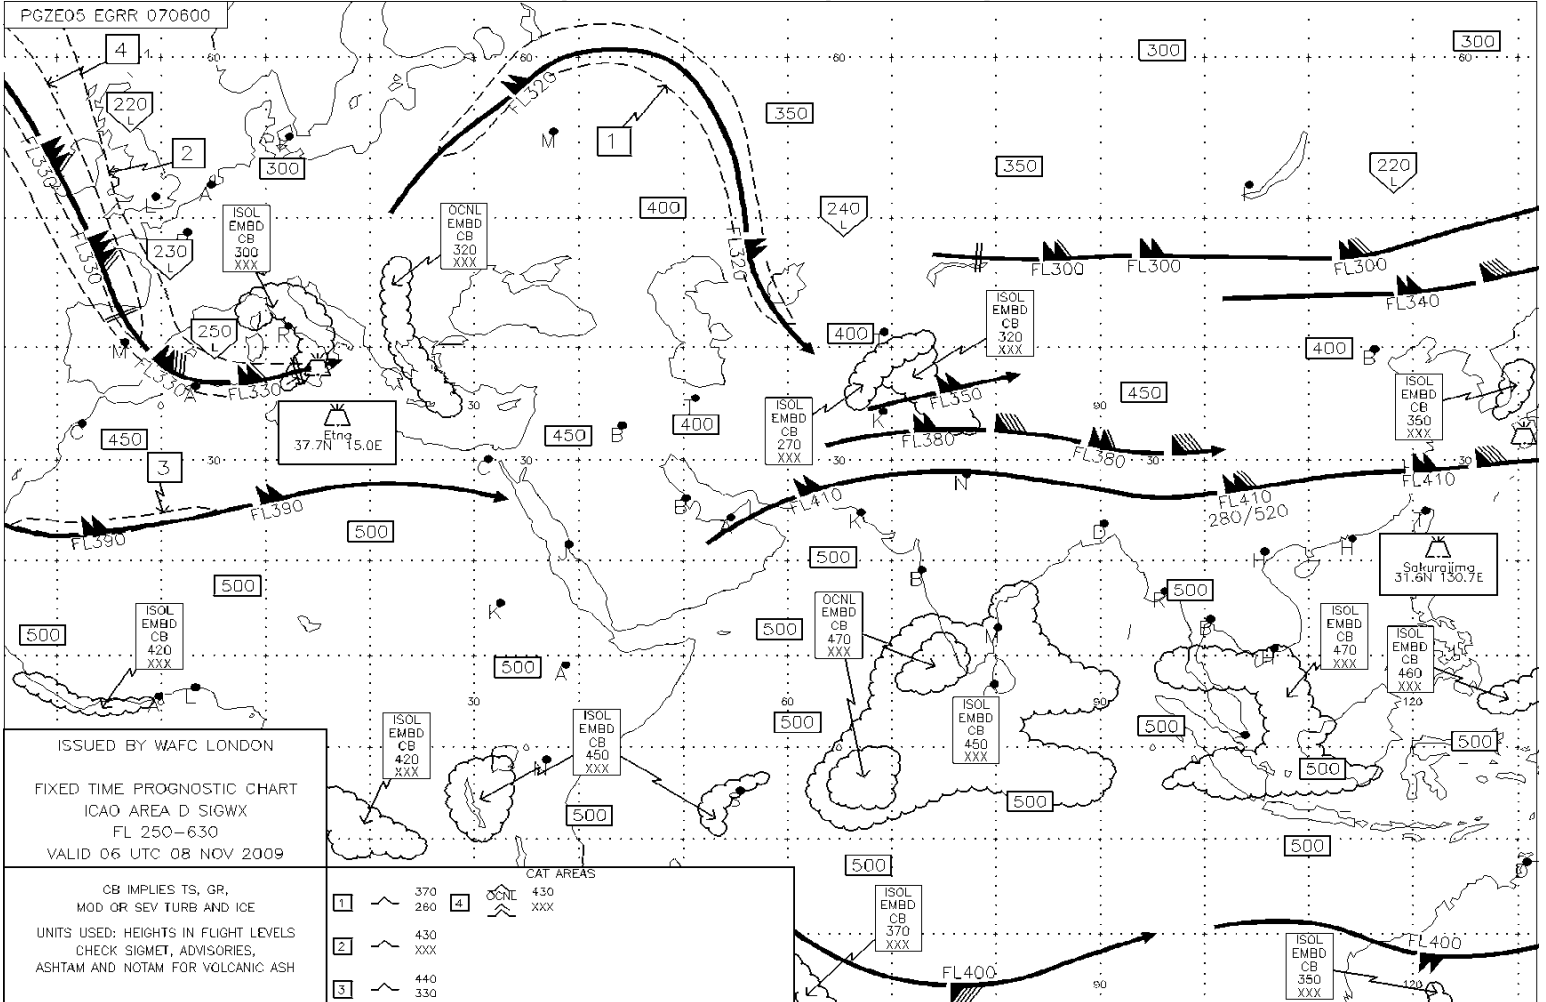

PGZE05 EGRR 070600

ISSUED BY WAFC LONDON  
 FIXED TIME PROGNOSTIC CHART  
 ICAO AREA D SIGWX  
 FL 250-630  
 VALID 06 UTC 08 NOV 2009

CB IMPLIES TS, GR,  
 MOD OR SEV TURB AND ICE  
 UNITS USED: HEIGHTS IN FLIGHT LEVELS  
 CHECK SIGMET, ADVISORIES,  
 ASHTAM AND NOTAM FOR VOLCANIC ASH

CAT AREAS	
1	370 280
2	430 XXX
3	440 330
4	OCNL 430 XXX