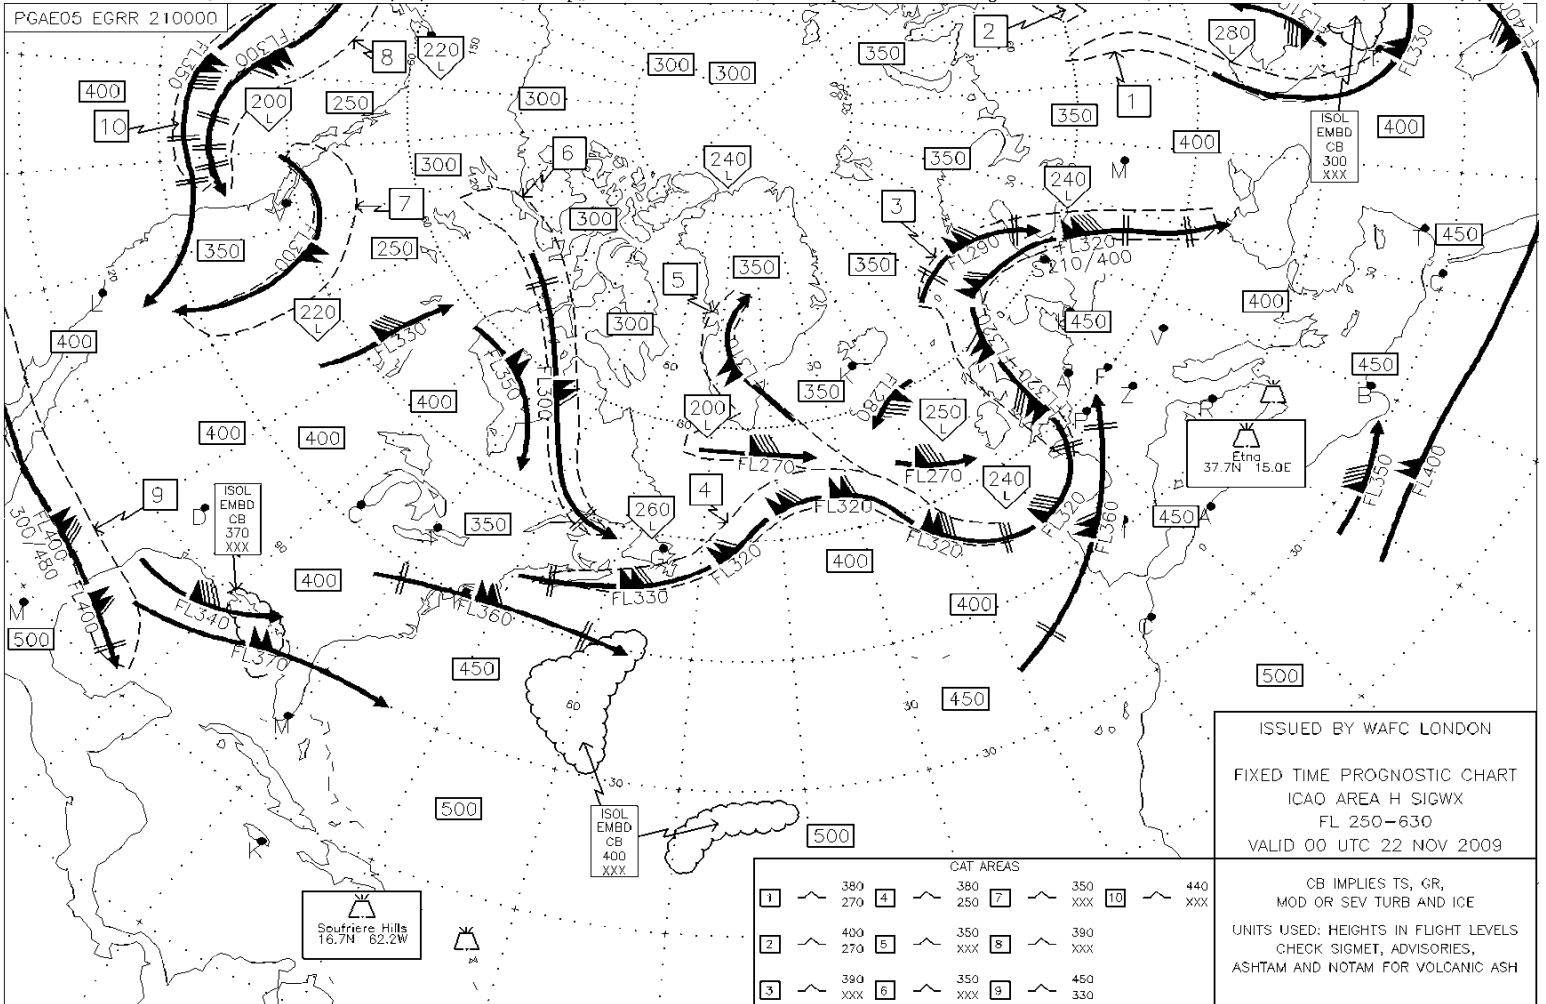

PGAE05 EGRR 210000

ISSUED BY WAFC LONDON
 FIXED TIME PROGNOSTIC CHART
 ICAO AREA H SIGWX
 FL 250-630
 VALID 00 UTC 22 NOV 2009

CAT AREAS			
1	380 270	4	380 250
2	400 270	5	350 XXX
3	390 XXX	6	350 XXX
		7	350 XXX
		8	390 XXX
		9	450 330
		10	440 XXX

CB IMPLIES TS, GR,
 MOD OR SEV TURB AND ICE
 UNITS USED: HEIGHTS IN FLIGHT LEVELS
 CHECK SIGMET, ADVISORIES,
 ASHTAM AND NOTAM FOR VOLCANIC ASH