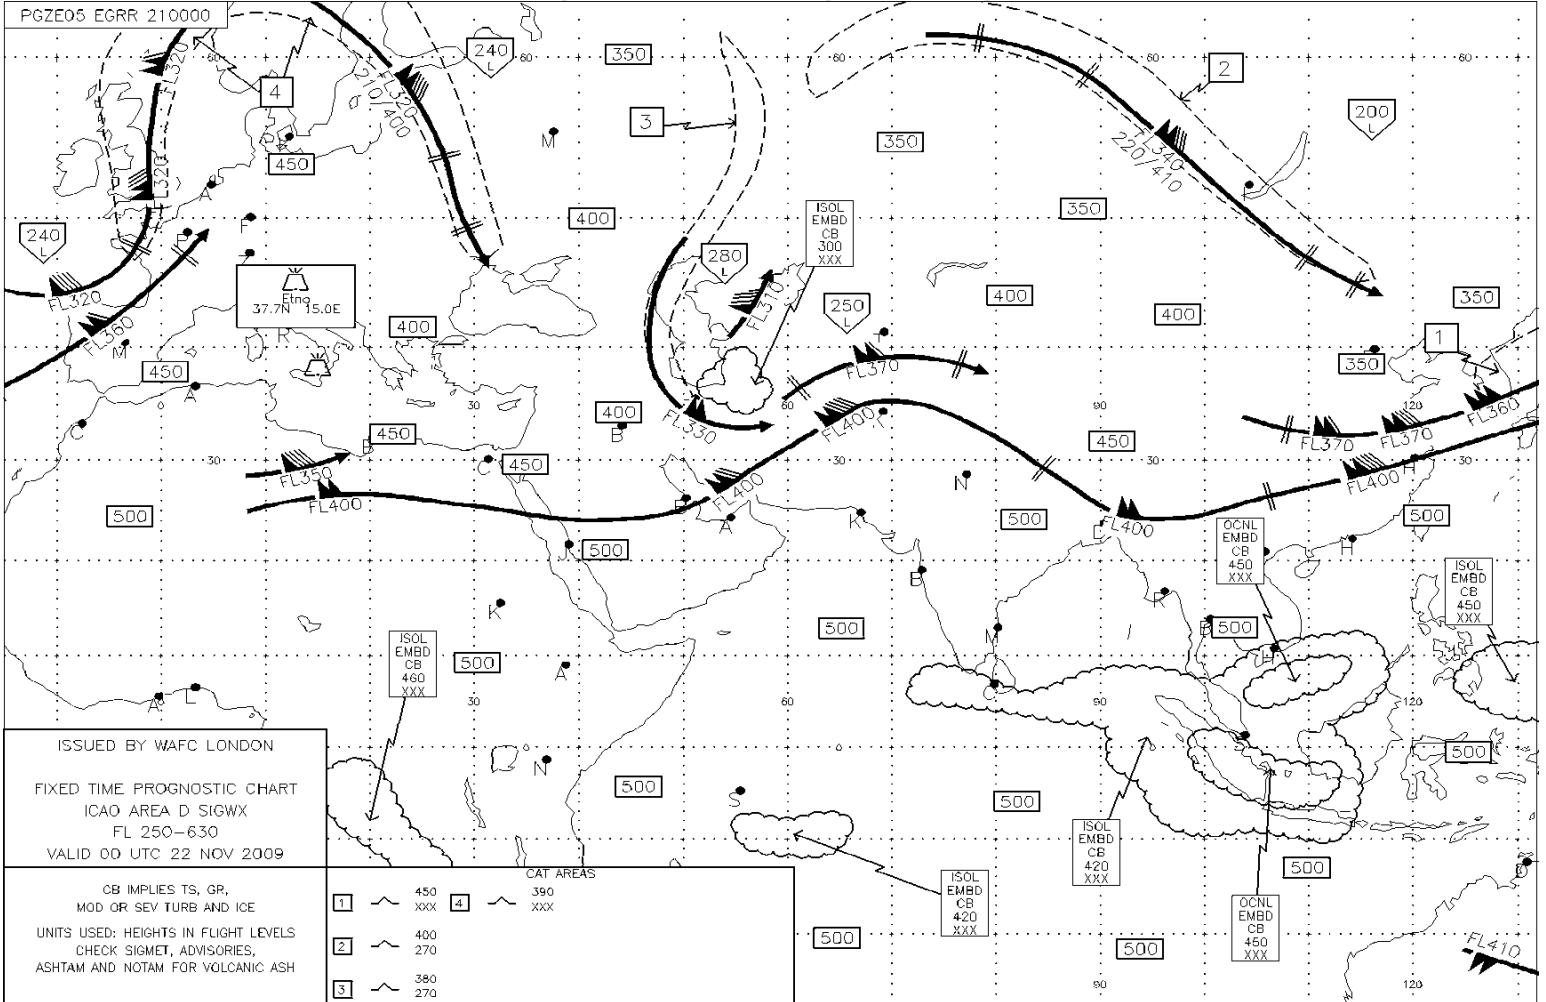

PGZE05 EGRR 210000

ISSUED BY WAFC LONDON

FIXED TIME PROGNOSTIC CHART
 ICAO AREA D SIGWX
 FL 250-630
 VALID 00 UTC 22 NOV 2009

CB IMPLIES TS, GP,
 MOD OR SEV TURB AND ICE
 UNITS USED: HEIGHTS IN FLIGHT LEVELS
 CHECK SIGMET, ADVISORIES,
 ASHTAM AND NOTAM FOR VOLCANIC ASH

CAT AREAS	
1	450 xxx
2	400 270
3	380 270
4	390 xxx